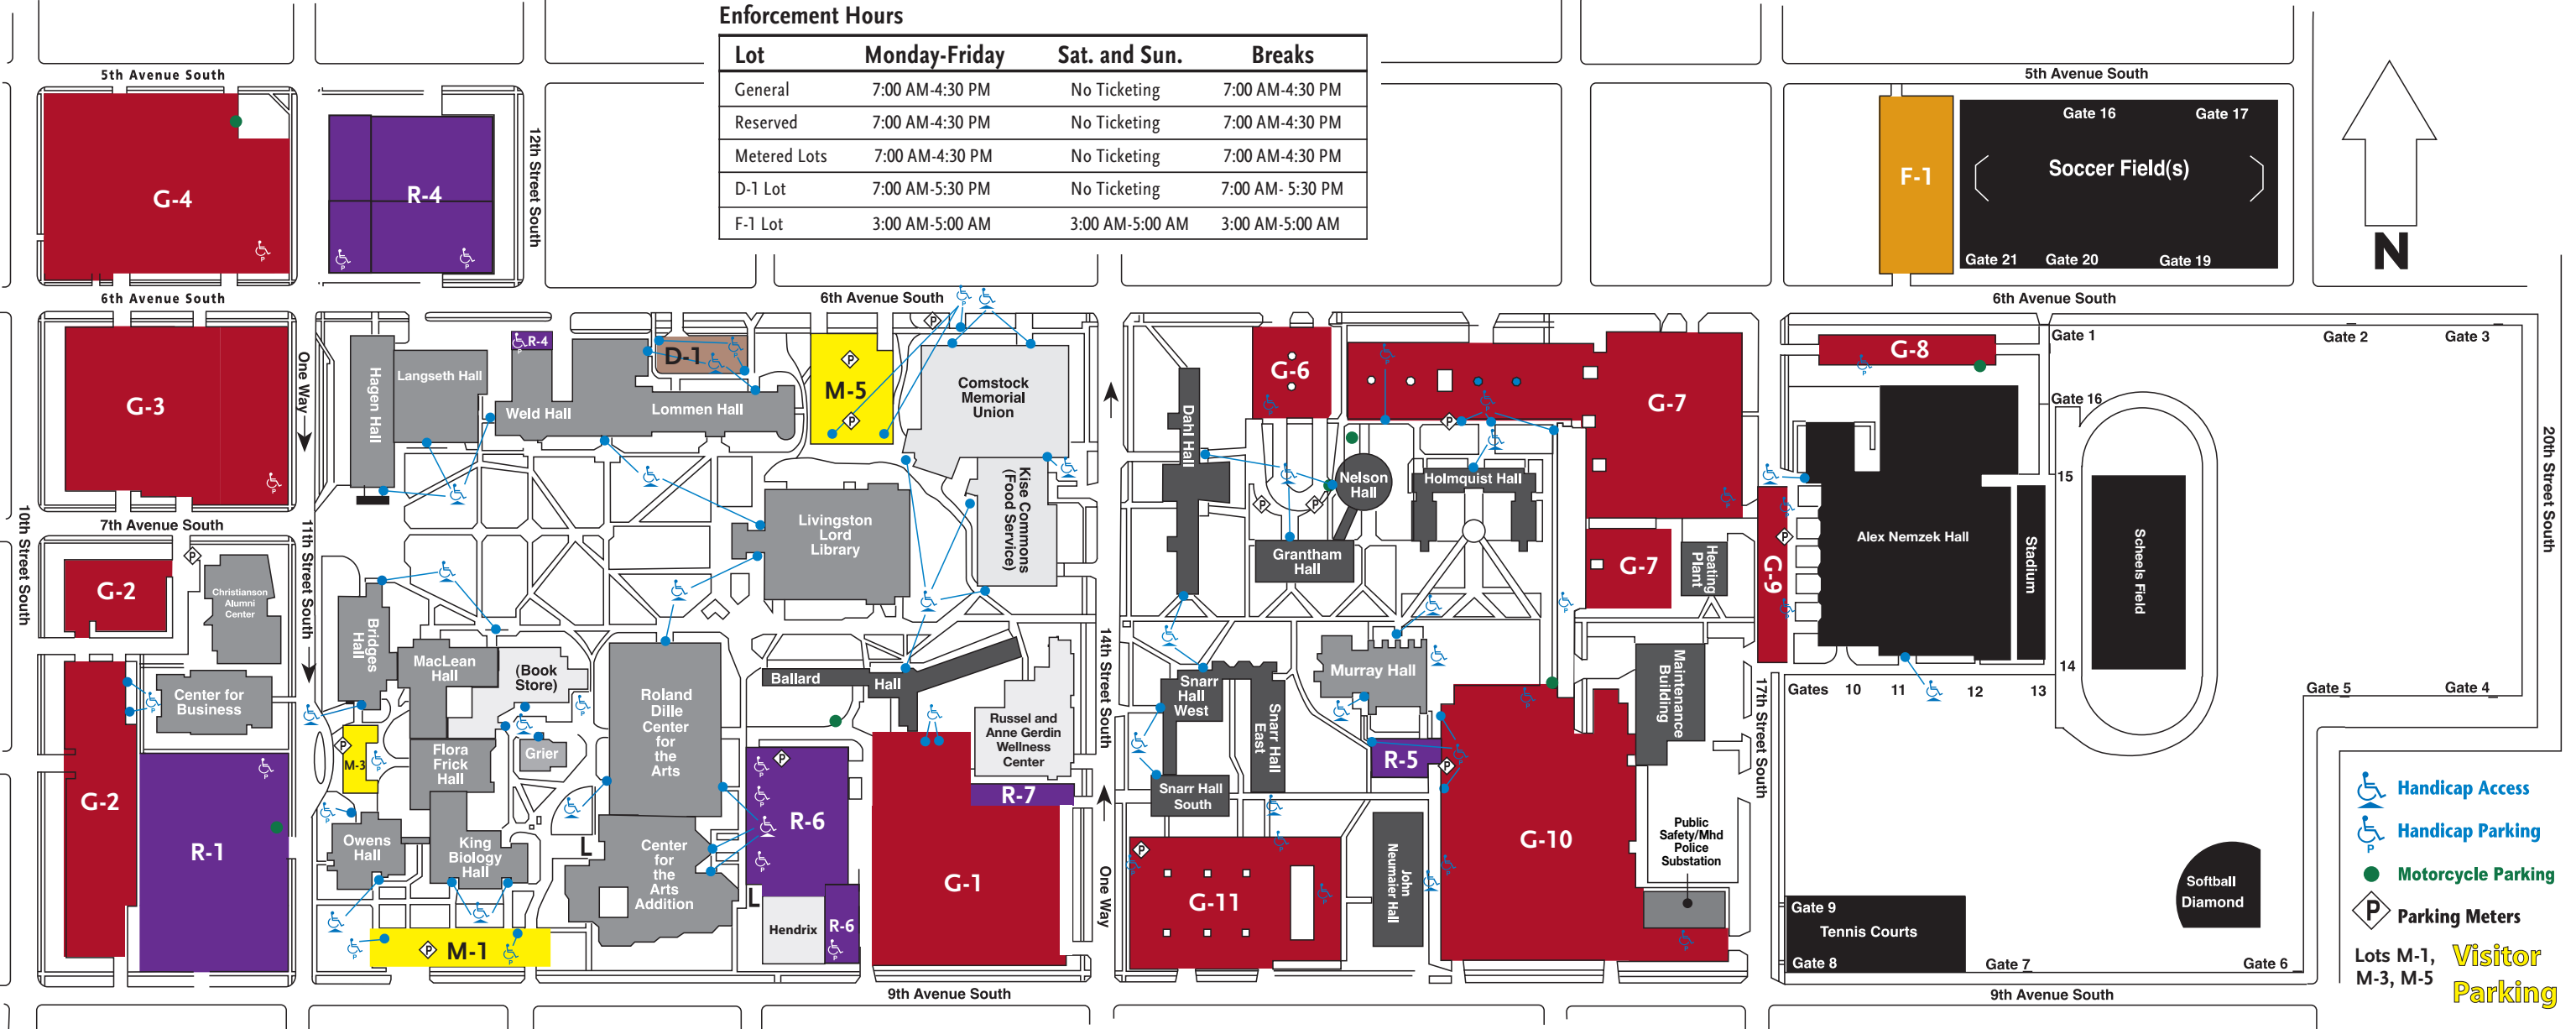

MSUM Campus Parking

Enforcement Hours

Lot	Monday-Friday	Sat. and Sun.	Breaks
General	7:00 AM-4:30 PM	No Ticketing	7:00 AM-4:30 PM
Reserved	7:00 AM-4:30 PM	No Ticketing	7:00 AM-4:30 PM
Metered Lots	7:00 AM-4:30 PM	No Ticketing	7:00 AM-4:30 PM
D-1 Lot	7:00 AM-5:30 PM	No Ticketing	7:00 AM- 5:30 PM
F-1 Lot	3:00 AM-5:00 AM	3:00 AM-5:00 AM	3:00 AM-5:00 AM

■ General
 ■ Metered
 ■ Free Parking
 ■ Reserved
 ■ Early Ed Center Parking Only

- Handicap Access
- Handicap Parking
- Motorcycle Parking
- Parking Meters
- Lots M-1, M-3, M-5 **Visitor Parking**